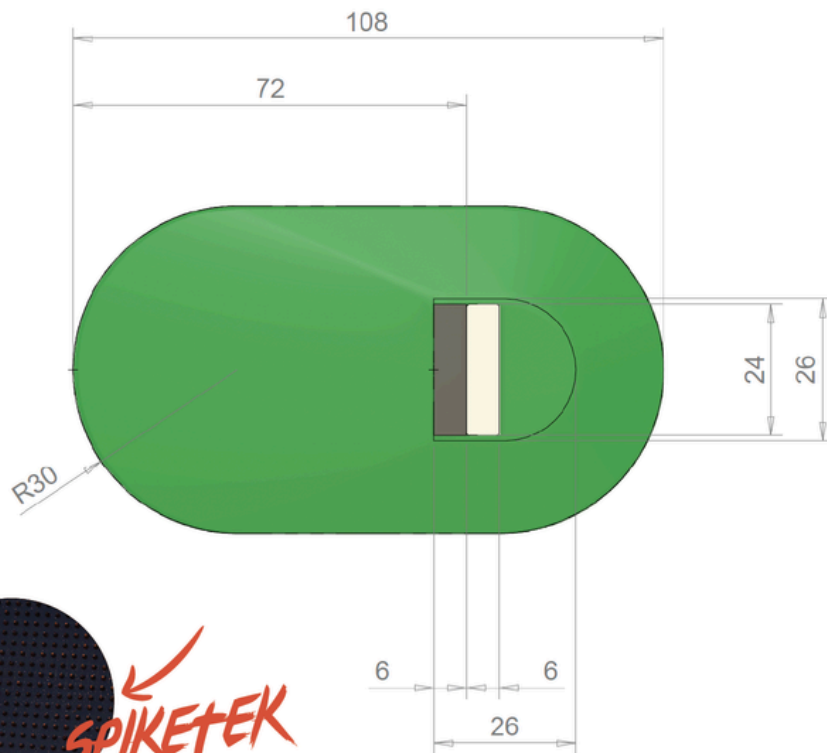

MAXIMUM PROTECTION

6" ONE-PIECE GAME MOUND

800.315.8115
INFO@PORTOLITE.COM

ITEM	6107COLOR1PC
CATEGORY	GAME MOUNDS

**HIGH DENSITY
FOAM CORE**

**INCAPSULATED IN
SUPER LIGHT
WEIGHT FIBERGLASS**

COATED POLYUREA

Product Features

- **GREAT FOR AGES 8-13**
- **PORTABLE AND EASY TO MOVE**
- **REPLACEABLE RUBBER**
- **REPLACEMENT PITCH PAD**

Product Specifications

Dimensions	6"H x 8'11"L x 5'W
Weight	120 lbs
SpikeTek	700 Spikes
Turf	Clay, Green, Red, Brown, Tan